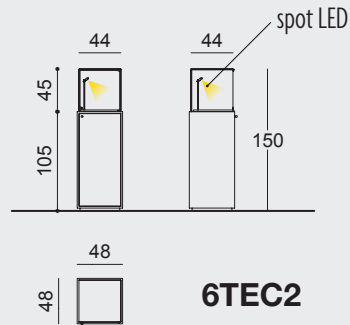

Teche
Display glass cases

**NEW
2018**

**NEW
2018**

Stender
Stender