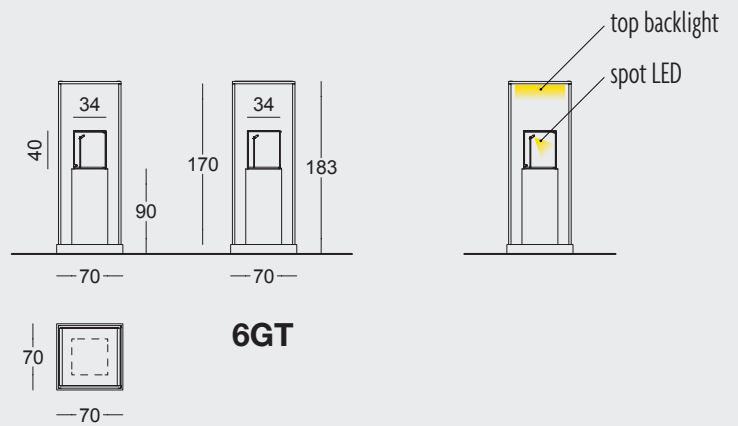

NEW  
2018

—70—

—70—

6GM

top backlight

Gabbie  
Cages

**NEW  
2018**

**NEW  
2018**