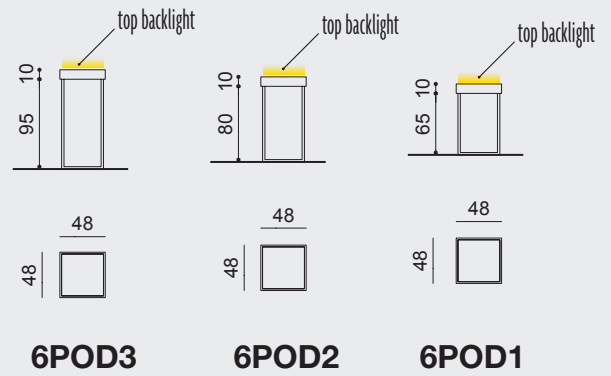

.....

Cubi e pedane espositive
Display platforms and cubes