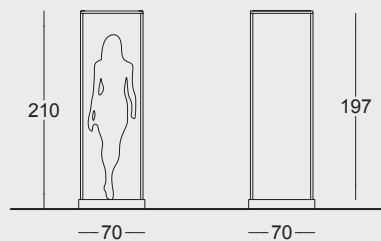

—70—

—70—

6GM