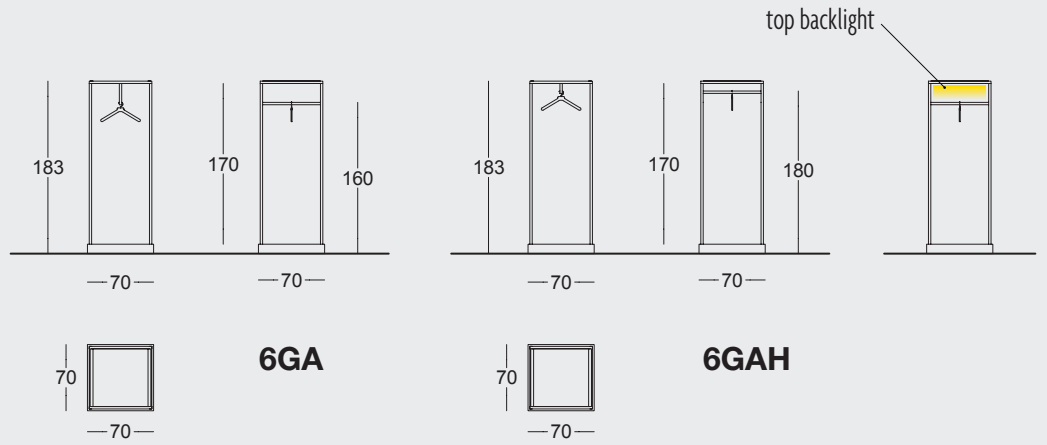

NEW  
2018

—70—

—70—

6GM

top backlight

Gabbie  
Cages

**NEW  
2018**

**NEW  
2018**