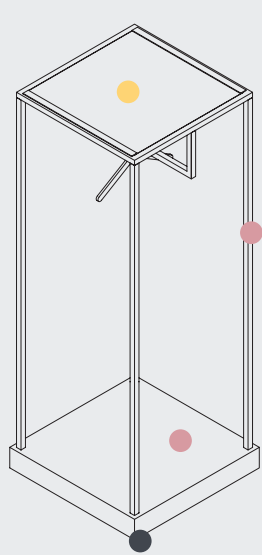

NEW  
2018

—70—

—70—

6GM

top backlight

Gabbie  
Cages

**NEW  
2018**

**NEW  
2018**