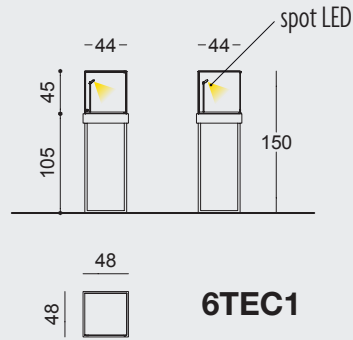

Teche
Display glass cases

**NEW
2018**

**NEW
2018**

Stender
Stender