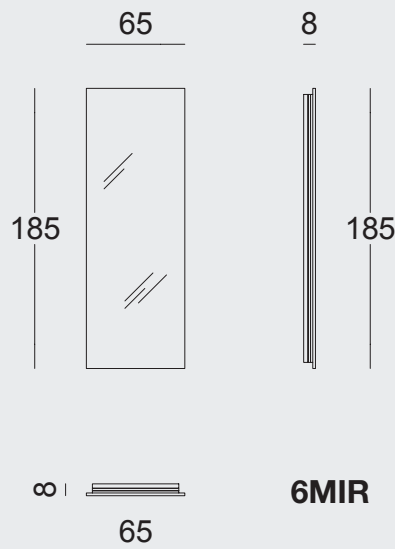

## Elementi a parete

Wall elements

**6PA1**

**6PA2**

**6PA3**

**6PAST**

Elementi a parete  
Wall elements

**NEW  
2018**

35

**6CAS**

35

**6ME**

Specchio a parete  
Wall mirror

**NEW  
2018**

8

**6MIR**

Gabbie  
Cages

NEW  
2018

—70—

—70—

panel with mirror

panel with backlight

panel with graphic

6ISA